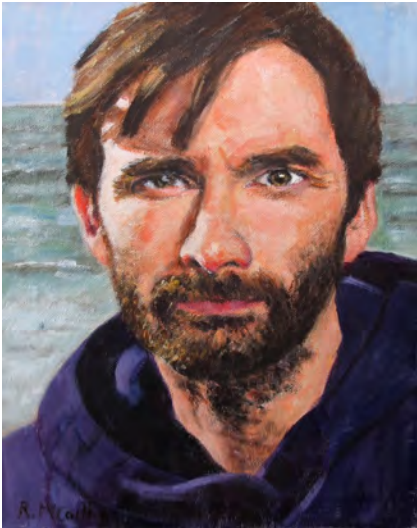

E Y N S H A M

Arts Group

Spring Exhibition

At the Bartholomew Room, Market Square, Eynsham
Saturday 7th and Sunday 8th March
and Thursday 12th to Sunday 15th March
From 10.00am to 4.00pm each day

1 Rosemary McCarthy
David Tennant
Acrylic
£150

4 Gordon Whiting
Shall we dance
Giclee print from acrylic
£135

2 Rosemary McCarthy
Benedict Cumberbatch
Pastel
£150

5 Janet Coleman
Sunset
Oil
£65

3 John Bartle
The frog
Watercolour
£50

6 Jane Tomlinson
Still life with tea and biscuits
Watercolour
£295

7 Jane Hale
Picadilly Circus, inspired by Hashim Akib
Acrylics
£55

8 Lesley Robinson
Benegil Cave, Algarve
Acrylic
£75

9 Diana Homer
Specs 'n Orchid
Mixed media
£200

10 Jenny Bowden
Tom Tower, Christ Church, Oxford
Ink and Watercolour
£165