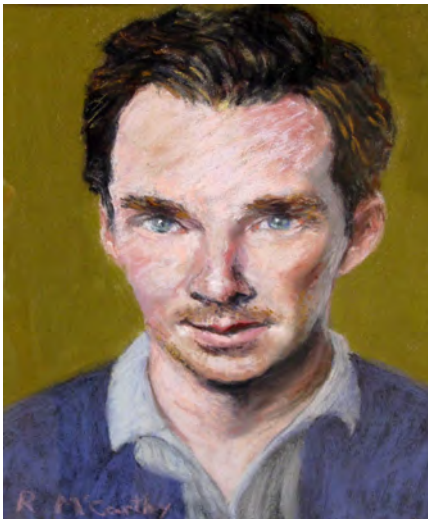

E Y N S H A M

Arts Group

Spring Exhibition

At the Bartholomew Room, Market Square, Eynsham
Saturday 7th and Sunday 8th March
and Thursday 12th to Sunday 15th March
From 10.00am to 4.00pm each day

1 Rosemary McCarthy
David Tennant
Acrylic
£150

4 Gordon Whiting
Shall we dance
Giclee print from acrylic
£135

2 Rosemary McCarthy
Benedict Cumberbatch
Pastel
£150

5 Janet Coleman
Sunset
Oil
£65

3 John Bartle
The frog
Watercolour
£50

6 Jane Tomlinson
Still life with tea and biscuits
Watercolour
£295

7 Jane Hale
Picadilly Circus, inspired by Hashim Akib
Acrylics
£55

8 Lesley Robinson
Benegil Cave, Algarve
Acrylic
£75

9 Diana Homer
Specs 'n Orchid
Mixed media
£200

10 Jenny Bowden
Tom Tower, Christ Church, Oxford
Ink and Watercolour
£165